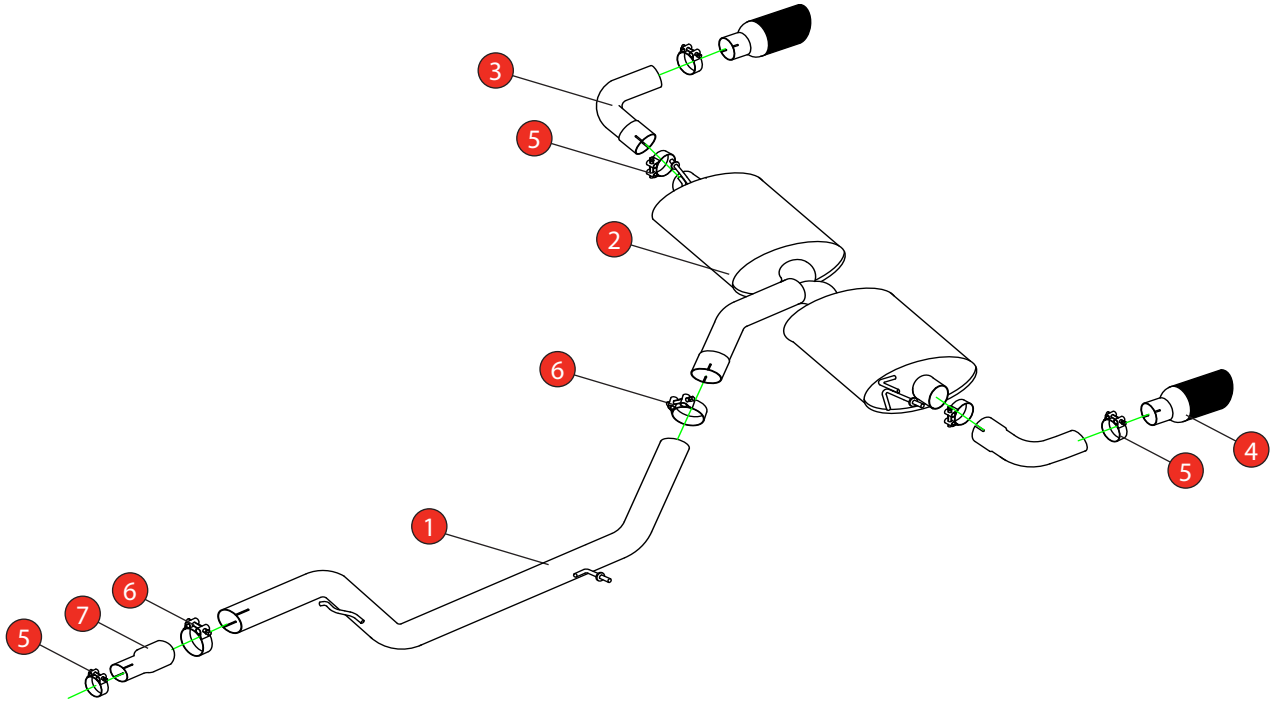

Car	Volkswagen Golf 6 GTi & Edition 35	Part No.	SVWS036C
Year	2009-2013	Fit Kits	270FK
Notes	Where not supplied use original fittings	Features	Pipe Diameter:- 76mm

Estimated Fitting Time: 60 Minutes

NO.	PART NO.	DESCRIPTION	QTY
1	590VW	Non-resonated Centre Section	1
2	747VW	Rear Silencer	1
3	691BM	Trim Connecting Pipe	2
4	Z023.10055	Ø100mm Black Ceramic Daytona Trim	2
Fit Kit			
5	Z016.10064	63-68mm H/D Clamp	5
6	Z016.10062	76.2mm H/D Clamp	2
7	AD46	Adaptor (USE TO FIT TO O.E SYSTEM)	1

E-MARK	N/A
DATE	24/03/2022
ISSUE	03
AUTHORISED	S Shipley

NOTE: ENSURE SCORPION SYSTEM IS CLEAR OF MOVING PARTS AND ALL ORIGINAL FUNCTIONS WORK CORRECTLY.

STAY CONNECTED TO RED POWER.